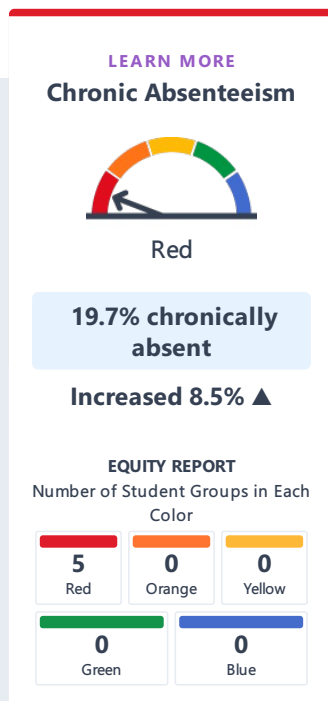

Student Population

Explore information about this school's student population.

Academic Performance

View Student Assessment Results and other aspects of school performance.

ALTA CALIFORNIA ELEMENTARY

Academic Engagement

See information that shows how well schools are engaging students in their learning.

Conditions & Climate

View data related to how well schools are providing a healthy, safe and welcoming environment.

[LEARN MORE](#)