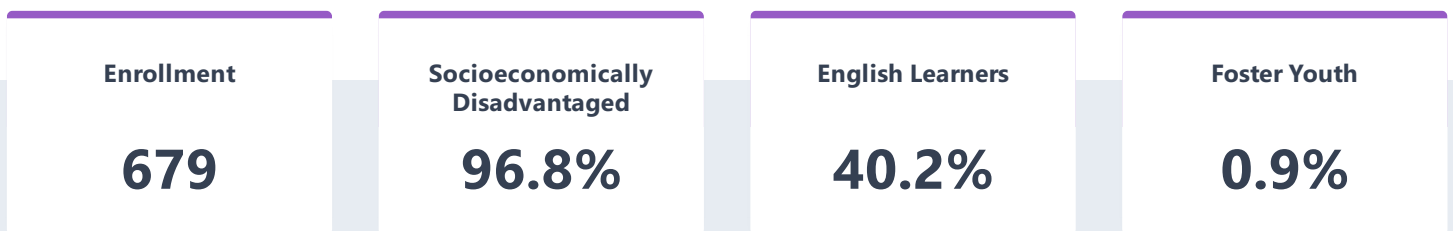

Alta California Elementary

Explore the performance of Alta California Elementary under California's Accountability System.

School Details

NAME Alta California Elementary	ADDRESS 14859 Rayen Street Panorama City, CA 91402-1508	WEBSITE http://www.altacaliforni...	GRADES SERVED K-5
---	---	---	-----------------------------

Student Population

Explore information about this school's student population.

Academic Performance

View Student Assessment Results and other aspects of school performance.

ALTA CALIFORNIA ELEMENTARY

Academic Engagement