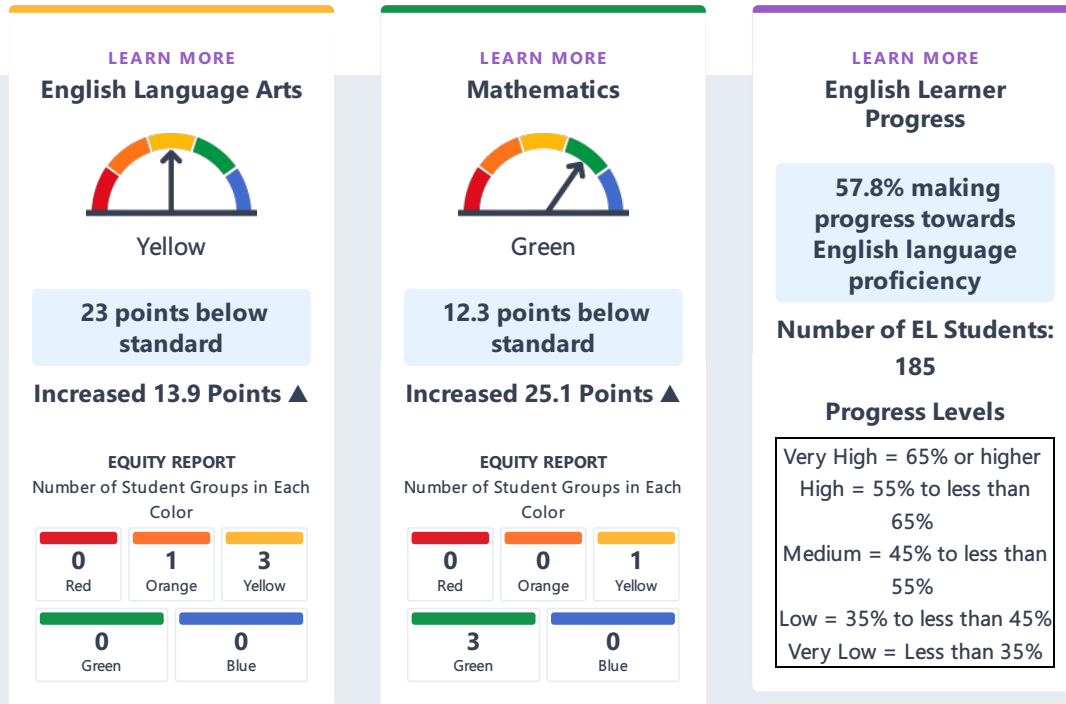

Alta California Elementary

Explore the performance of Alta California Elementary under California's Accountability System.

School Details

NAME Alta California Elementary	ADDRESS 14859 Rayen Street Panorama City, CA 91402-1508	WEBSITE http://www.altacaliforni...	GRADES SERVED K-5
---	---	---	-----------------------------

Student Population

Explore information about this school's student population.

Academic Performance

View Student Assessment Results and other aspects of school performance.

ALTA CALIFORNIA ELEMENTARY

Academic Engagement