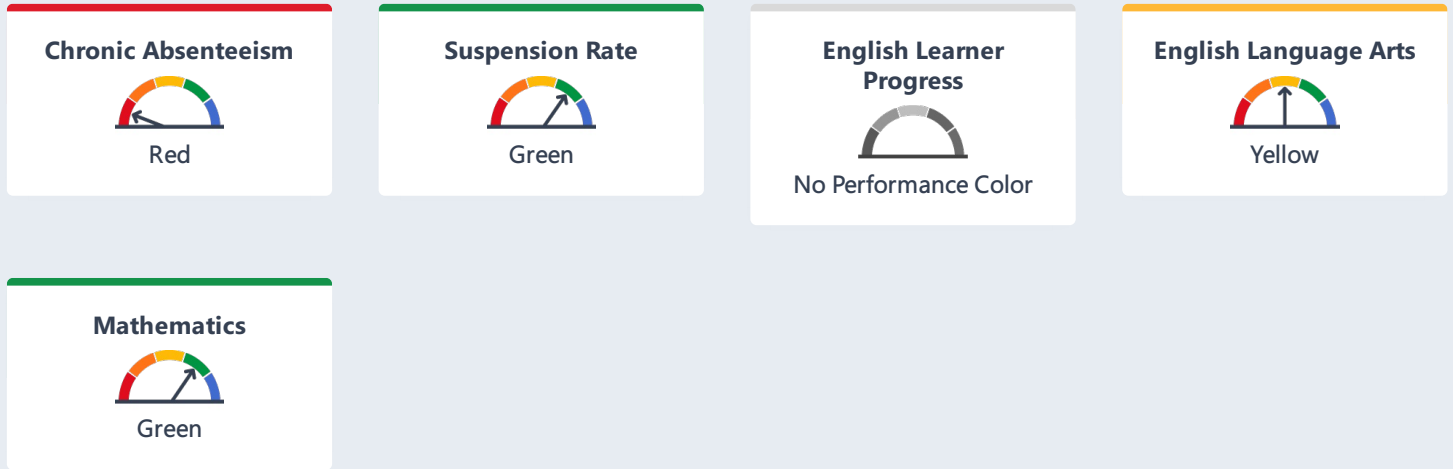

Alta California Elementary

Explore the performance of Alta California Elementary under California's Accountability System.

School Details

NAME Alta California Elementary	ADDRESS 14859 Rayen Street Panorama City, CA 91402-1508	WEBSITE http://www.altacaliforni...	GRADES SERVED K-5
---	---	---	-----------------------------

Student Population

Explore information about this school's student population.

Academic Performance

View Student Assessment Results and other aspects of school performance.

ALTA CALIFORNIA ELEMENTARY

Academic Engagement

See information that shows how well schools are engaging students in their learning.

Conditions & Climate

View data related to how well schools are providing a healthy, safe and welcoming environment.

[LEARN MORE](#)

Suspension Rate

Green

0.5% suspended at least once

Increased 0.4% ▲

EQUITY REPORT
Number of Student Groups in Each Color

0 Red	1 Orange	3 Yellow
0 Green	1 Blue	